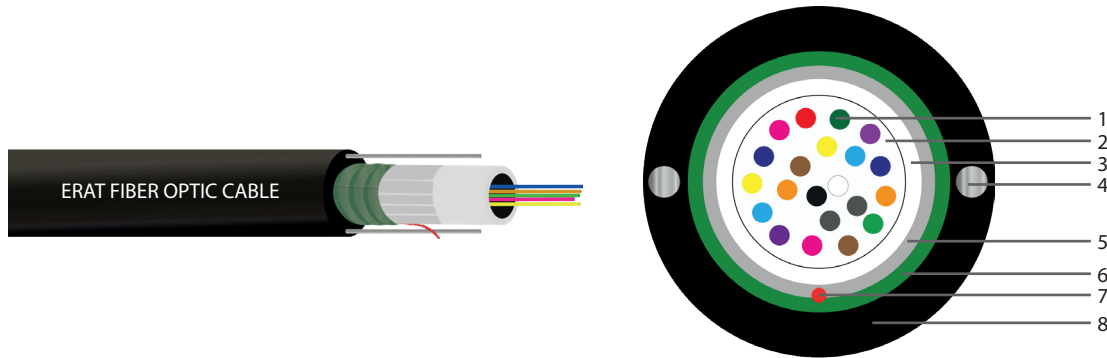

SLT SJCSA SWR PE FFSD0323098R4

A-DQ(ZN)(SR)2Y

Loose Tube, Corrugated Steel Tape Armor, PE Sheath

FEATURES	Cable Design
<ul style="list-style-type: none"> • Extra Tensile Strength • Glass Yarn strength member • UV- Resistant 	<ol style="list-style-type: none"> 1. Optical Fiber 2. Thixotropic Jelly 3. Central Loose Tube 4. Steel Wire 5. Swellable Glass Yarn 6. Corrugated Steel Tape 7. Ripcord 8. MDPE/HDPE Sheath

PHYSICAL DESCRIPTION	
Fiber Type	MM 50/125 OM2, OM3, OM4
Tube Material	PBT
Tube Filling Compound	Thixotropic Jelly
Ripcord	Aramid Cord
Strength Element	Swellable Glass yarn
Armor	Corrugated Steel Tape
Steel Wire	2x 1.0 mm
Outer Jacket	Black-MDPE/HDPE Sheath

MECHANICAL AND ENVIRONMENTAL PROPERTIES		
Physical tests	Value	Standard
Short Tem Tensile Strength	2400N	IEC 60794-1-2 E1
Impact Resistance	10J, 3impacts	IEC 60794-1-2 E4
Crush Resistance	2000N/10 cm	IEC 60794-1-2 E3
Water Penetration	3m lenght in 24 hour	IEC 60794-1-2 F5
Bend Radius	20 x cable diameter	IEC 60794-1-2 E11
Operation Temperature	-30 to +70 °C	IEC 60794-1-2 F1

FIBER COLOR CODE / TIA-598											
1		Blue	7		Red	13		Blue / Black Stripe	19		Red / Black Stripe
2		Orange	8		Black	14		Orange / Black Stripe	20		Natural
3		Green	9		Yellow	15		Green / Black Stripe	21		Yellow / Black Stripe
4		Brown	10		Violet	16		Brown / Black Stripe	22		Violet / Black Stripe
5		Slate	11		Rose	17		Slate / Black Stripe	23		Rose / Black Stripe
6		White	12		Aqua	18		White / Black Stripe	24		Aqua / Black Stripe