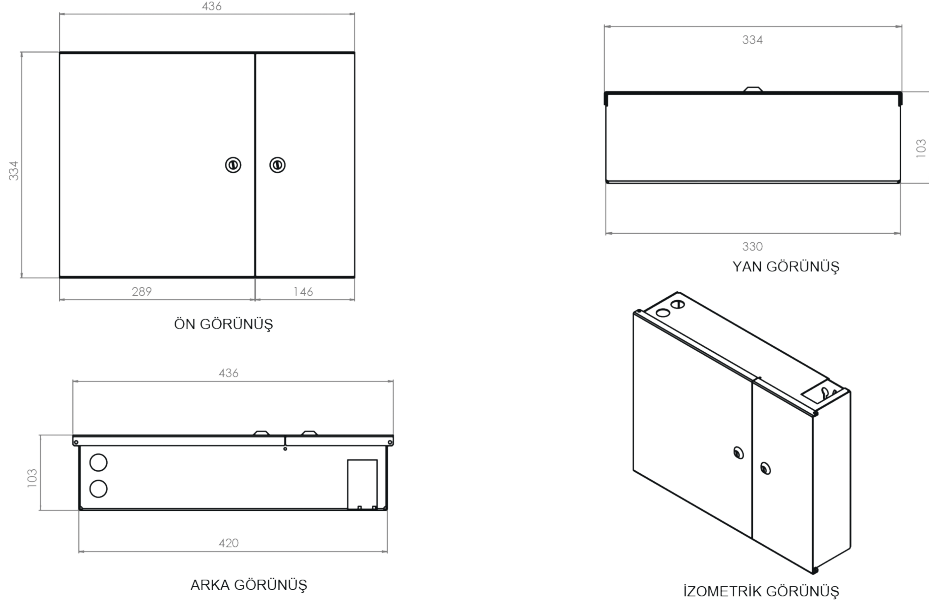

Black (RAL9005)

Weight

Net 2,8 kg

Gross 3,1 kg

Product Overview

The EratBox's Large is designed as a dedicated for indoor fiber connection and building distribution applications. Functional and simple design gives advantages for cable assembly, cable fixing and management. Wide cable entry Çapı range makes wide range to use for different cables. The Unibox Large provides modular structure and with this modularity, cable managing is easy even cables are connected. The Unibox Large has wide range to use with different adapter plates option.

Features

- Up to 96 fibres
- Available with different adapter plates (sold separately to reduce stock value) for all type of connectors
- Printed port numbers on the adapter plate
- Top and bottom cable entry options
- Different passwords of key for each side cover
- Light in weight and robust structure
- Removable Adapter Plates via Snaplatches
- Maximum of 5 splice cassette and one distribution plate can be fitted

Specifications

- Cold Rolled Steel Construction
- Durable textured powder coat finish available in Light Grey(RAL7035) or in Black (RAL9005)
- Proper for different cable entry Çapı
- 4 pcs. PG16 or PG13,5 Cable grand entry holes
- 2 openings with dust-tight strips for in coming and out going cables,height adjustable
- Compliant to RoHS

ERATBOX LARGE WALL MOUNT

Dimensions

Exploded View

ERATBOX LARGE WALL MOUNT

Fiber Optic Cable Accessories

48 SC Duplex Vertical Adaptor Plate

48 LC Duplex or 48 E2000 or 48 SC Simplex Vertical Adaptor Plate

48 ST or FC (D-Hole) Adaptor Plate