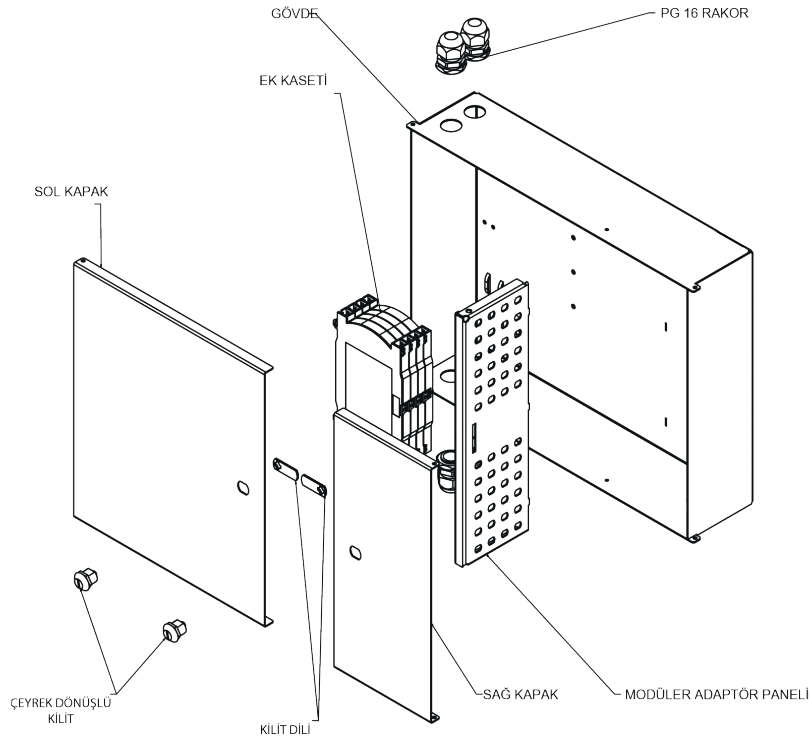

Black (RAL9005)

Weight

Net 2,8 kg

Gross 3,1 kg

Product Overview

The EratBox's Large is designed as a dedicated for indoor fiber connection and building distribution applications. Functional and simple design gives advantages for cable assembly, cable fixing and management. Wide cable entry Çapı range makes wide range to use for different cables. The Unibox Large provides modular structure and with this modularity, cable managing is easy even cables are connected. The Unibox Large has wide range to use with different adapter plates option.

Features

- Up to 96 fibres
- Available with different adapter plates (sold separately to reduce stock value) for all type of connectors
- Printed port numbers on the adapter plate
- Top and bottom cable entry options
- Different passwords of key for each side cover
- Light in weight and robust structure
- Removable Adapter Plates via Snaplatches
- Maximum of 5 splice cassette and one distribution plate can be fitted

Specifications

- Cold Rolled Steel Construction
- Durable textured powder coat finish available in Light Grey(RAL7035) or in Black (RAL9005)
- Proper for different cable entry Çapı
- 4 pcs. PG16 or PG13,5 Cable grand entry holes
- 2 openings with dust-tight strips for in coming and out going cables,height adjustable
- Compliant to RoHS

ERATBOX LARGE WALL MOUNT

Dimensions

Exploded View

ERATBOX LARGE WALL MOUNT

Fiber Optic Cable Accessories

48 SC Duplex Vertical Adaptor Plate

48 LC Duplex or 48 E2000 or 48 SC Simplex Vertical Adaptor Plate

48 ST or FC (D-Hole) Adaptor Plate