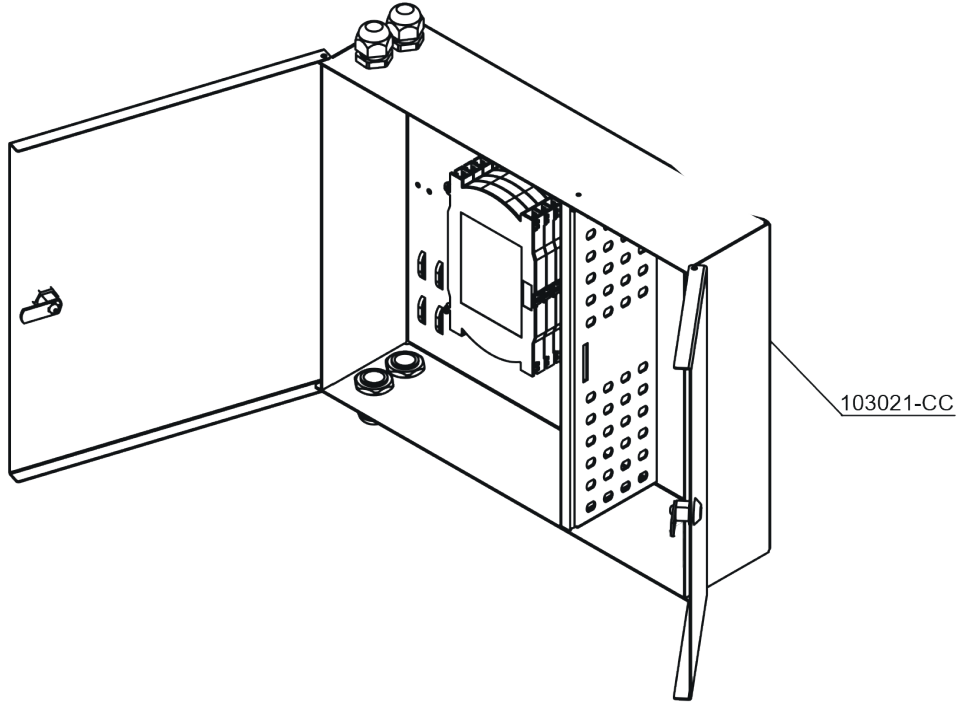

Black (RAL9005)

Weight

Net 2,8 kg

Gross 3,1 kg

Product Overview

The EratBox's Large is designed as a dedicated for indoor fiber connection and building distribution applications. Functional and simple design gives advantages for cable assembly, cable fixing and management. Wide cable entry Çapı range makes wide range to use for different cables. The Unibox Large provides modular structure and with this modularity, cable managing is easy even cables are connected. The Unibox Large has wide range to use with different adapter plates option.

Specifications

- Cold Rolled Steel Construction
- Durable textured powder coat finish available in Light Grey(RAL7035) or in Black (RAL9005)
- Proper for different cable entry Çapı
- 4 pcs. PG16 or PG13,5 Cable grand entry holes
- 2 openings with dust-tight strips for in coming and out going cables,height adjustable
- Compliant to RoHS

ERATBOX LARGE WALL MOUNT

Dimensions

Exploded View

ERATBOX LARGE WALL MOUNT

Fiber Optic Cable Accessories

48 SC Duplex Vertical Adaptor Plate

48 LC Duplex or 48 E2000 or 48 SC Simplex Vertical Adaptor Plate

48 ST or FC (D-Hole) Adaptor Plate

Product Definition

EratBox Small Fibre Optic Termination Box-Single Door with Tube-Style Keyed Lock without Adaptor Plate, Colour: Black- RAL9005 or Light Grey-RAL7035, (1 pcs. PG16 Plastic Gland and 1 pcs. Grommet, 1 pcs. 50cm Spiral Wrap, 4pcs. 2,5mmX10 Cable Ties)