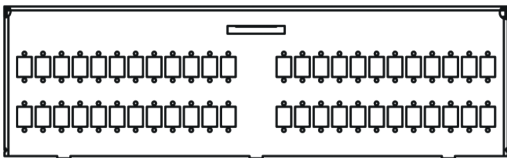

ERATBOX LARGE WALL MOUNT

Dimensions

Exploded View

ERATBOX LARGE WALL MOUNT

Fiber Optic Cable Accessories

48 SC Duplex Vertical Adaptor Plate

48 LC Duplex or 48 E2000 or 48 SC Simplex Vertical Adaptor Plate

48 ST or FC (D-Hole) Adaptor Plate

Product Definition

EratBox Small Fibre Optic Termination Box-Single Door with Tube-Style Keyed Lock without Adaptor Plate, Colour: Black- RAL9005 or Light Grey-RAL7035, (1 pcs. PG16 Plastic Gland and 1 pcs. Grommet, 1 pcs. 50cm Spiral Wrap, 4pcs. 2,5mmX10 Cable Ties)