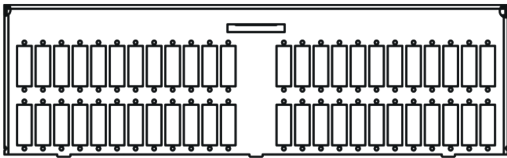

Features

- Up to 96 fibres
- Available with different adapter plates (sold separately to reduce stock value) for all type of connectors
- Printed port numbers on the adapter plate
- Top and bottom cable entry options
- Different passwords of key for each side cover
- Light in weight and robust structure
- Removable Adapter Plates via Snaplatches
- Maximum of 5 splice cassette and one distribution plate can be fitted

ERATBOX LARGE WALL MOUNT

Dimensions

Exploded View

ERATBOX LARGE WALL MOUNT

Fiber Optic Cable Accessories

48 SC Duplex Vertical Adaptor Plate

48 LC Duplex or 48 E2000 or 48 SC Simplex Vertical Adaptor Plate

48 ST or FC (D-Hole) Adaptor Plate

Product Definition

EratBox Small Fibre Optic Termination Box-Single Door with Tube-Style Keyed Lock without Adaptor Plate, Colour: Black- RAL9005 or Light Grey-RAL7035, (1 pcs. PG16 Plastic Gland and 1 pcs. Grommet, 1 pcs. 50cm Spiral Wrap, 4pcs. 2,5mmX10 Cable Ties)